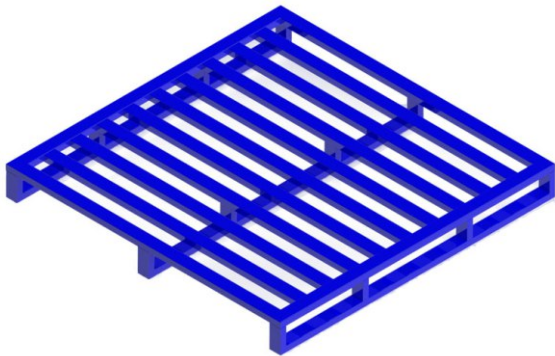

## SINGLE DECK

- Single Deck – Non Reversible Type.
- Two way entry for the forklift, stackers and Hand Pallet Trucks.
- Load carrying capacities from 500 kg to 3000 kg per pallet
- Compatible with all types of material handling equipment.
- Two way entry type pallets are preferred for use in heavy duty racking system.
- Any practical size can be made as per customer requirement.

# SINGLE DECK

## SPECIFICATION

Model No	W	D
MSP - 800	800	800
MSP - 80010	800	1000
MSP - 80012	800	1200
MSP - 100080	1000	800
MSP - 100010	1000	1000
MSP - 100012	1000	1200
MSP - 120080	1200	800
MSP - 120010	1200	1000
MSP - 120012	1200	1200