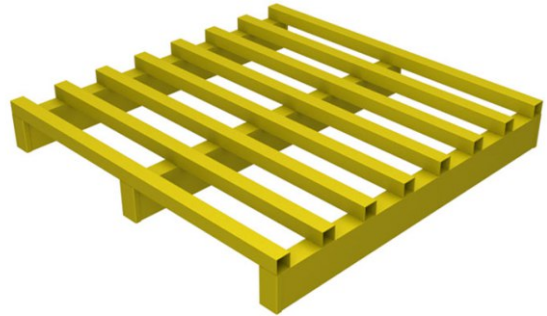

## SINGLE DECK

- Single Deck – Non Reversible Type.
- Two way entry for the forklift, stackers and Hand Pallet Trucks.
- Load carrying capacities from 500 kg to 3000 kg per pallet
- Compatible with all types of material handling equipment.
- Two way entry type pallets are preferred for use in heavy duty racking system.
- Any practical size can be made as per customer requirement.

# SINGLE DECK

## SPECIFICATION

Model No	W	D
MSP - 800	800	800
MSP - 80010	800	1000
MSP - 80012	800	1200
MSP - 100080	1000	800
MSP - 100010	1000	1000
MSP - 100012	1000	1200
MSP - 120080	1200	800
MSP - 120010	1200	1000
MSP - 120012	1200	1200