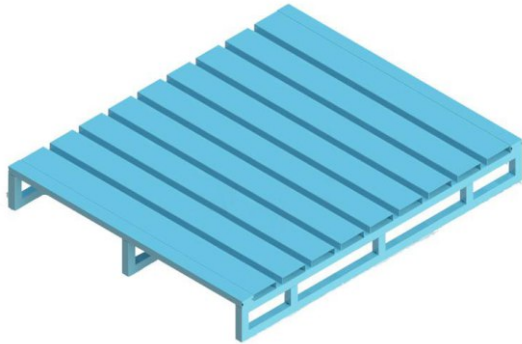

## SINGLE DECK

- Single Deck – Non Reversible Type.
- Two way entry for the forklift, stackers and Hand Pallet Trucks.
- Load carrying capacities from 500 kg to 3000 kg per pallet
- Compatible with all types of material handling equipment.
- Two way entry type pallets are preferred for use in heavy duty racking system.
- Any practical size can be made as per customer requirement.

# SINGLE DECK