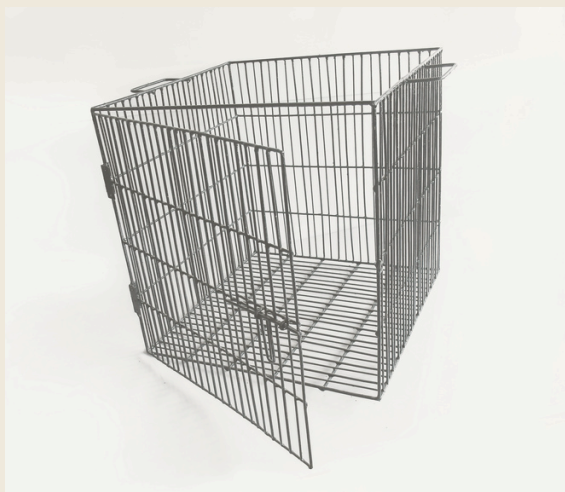

## Heavy Duty Bin

Maximum Load capacity : 350 kg  
 Product Weight : 14 kg  
 Product Detail :  
 Material :Made of MS wire  
 Length :61 CM  
 Width :61 CM  
 Height : 61 CM  
 Application : Spring manufacturing,  
 Textile ,General application

## Square Bin

Maximum Load capacity : 30 kg  
 Product Weight : 3.8 kg  
 Product Detail :  
 Material :Made of MS wire  
 Length :50.5 CM  
 Width :48.5 CM  
 Height : 71 CM  
 Application : Textile industry ,General  
 application

## Rectangular Bin

Maximum Load capacity : 40 kg  
 Product Weight : 5.6 kg  
 Product Detail :  
 Material :Made of MS wire  
 Length :92 CM  
 Width :44 CM  
 Height : 76 CM  
 Application : Textile industry ,General  
 application