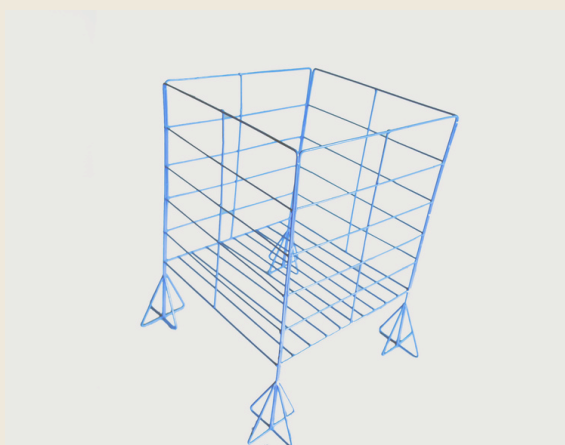

## Heavy Duty Bin

Maximum Load capacity : 350 kg  
 Product Weight : 14 kg  
 Product Detail :  
 Material :Made of MS wire  
 Length :61 CM  
 Width :61 CM  
 Height : 61 CM  
 Application : Spring manufacturing,  
 Textile ,General application

## Square Bin

Maximum Load capacity : 30 kg  
 Product Weight : 3.8 kg  
 Product Detail :  
 Material :Made of MS wire  
 Length :50.5 CM  
 Width :48.5 CM  
 Height : 71 CM  
 Application : Textile industry ,General  
 application

## Rectangular Bin

Maximum Load capacity : 40 kg  
 Product Weight : 5.6 kg  
 Product Detail :  
 Material :Made of MS wire  
 Length :92 CM  
 Width :44 CM  
 Height : 76 CM  
 Application : Textile industry ,General  
 application