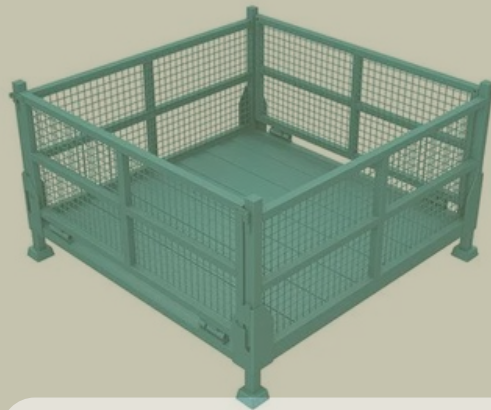

MADE WITH LESS

WIRE FORMING
PRODUCTS

TABLE OF CONTENT

• Book Shelf	02
• Slipper stand	03
i) Layer Slipper stand	
ii) S shape Slipper stand	
• Swing	04
i) Papaya Swing	
ii) Chair Type Swing	
2 Seater Swing	
• Chair	05
i) C Type Chair	
ii) King Seater Chair	
• Cuboard	06
i) 8 Rack Cuboard	
ii) Pentagon Cuboard	
• Bins	07
i) Heavy Duty Bins	
ii) Square Bins	
iii) Rectangular Bins	
• Corner Rack	08
i) Triangle corner Rack	
ii) Bathroom Corner Rack	
• Multi Purpose Storage Rack	09
i) Storage Rack	
ii) Bathroom Storage Rack	
iii) Kitchen Storage Rack	
iv) Rectangle Storage Rack	
v) 2 Layer Storage Rack	
• Water Dispenser Stand	11
i) Water Dispenser Stand model - 01	
ii) Water Dispenser Stand model - 02	

BOOK SHELF

Wall and hanging book shelves

Elevate your home or office with wire bookshelves that blend minimalist design with practical storage. These shelves feature a sleek and modern wireframe construction, offering an airy and open look while maintaining sturdy support for your books, décor, and other essentials.

SLIPPER STAND

Layer slipper stand

Maximum Load capacity : 5 kg/Rack
Product Weight : 4.075 kg
Product Detail :
Material :Made of MS wire
Lenght :64 CM
Width :30 CM
Height : 78 CM
No of Rack : 3 no's
No of pairs : 9 pairs

S Shape Slipper stand

Maximum Load capacity : 8 kg/Rack
Product Weight : 3.70 kg
Product Detail :
Material :Made of MS wire
Lenght :64 CM
Width :30 CM
Height : 54 CM
No of Rack : 3 no's
No of pairs : 9 pairs