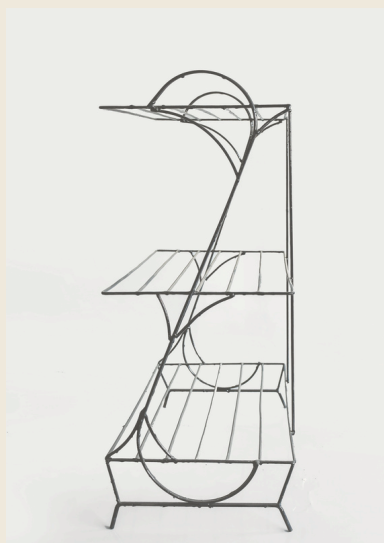

MADE WITH LESS

WIRE FORMING
PRODUCTS

TABLE OF CONTENT

• Book Shelf	02
• Slipper stand	03
i) Layer Slipper stand	
ii) S shape Slipper stand	
• Swing	04
i) Papaya Swing	
ii) Chair Type Swing	
2 Seater Swing	
• Chair	05
i) C Type Chair	
ii) King Seater Chair	
• Cuboard	06
i) 8 Rack Cuboard	
ii) Pentagon Cuboard	
• Bins	07
i) Heavy Duty Bins	
ii) Square Bins	
iii) Rectangular Bins	
• Corner Rack	08
i) Triangle corner Rack	
ii) Bathroom Corner Rack	
• Multi Purpose Storage Rack	09
i) Storage Rack	
ii) Bathroom Storage Rack	
iii) Kitchen Storage Rack	
iv) Rectangle Storage Rack	
v) 2 Layer Storage Rack	
• Water Dispenser Stand	11
i) Water Dispenser Stand model - 01	
ii) Water Dispenser Stand model - 02	

BOOK SHELF

Wall and hanging book shelves

Elevate your home or office with wire bookshelves that blend minimalist design with practical storage. These shelves feature a sleek and modern wireframe construction, offering an airy and open look while maintaining sturdy support for your books, décor, and other essentials.

SLIPPER STAND

Layer slipper stand

Maximum Load capacity : 5 kg/Rack
Product Weight : 4.075 kg
Product Detail :
Material :Made of MS wire
Lenght :64 CM
Width :30 CM
Height : 78 CM
No of Rack : 3 no's
No of pairs : 9 pairs

S Shape Slipper stand

Maximum Load capacity : 8 kg/Rack
Product Weight : 3.70 kg
Product Detail :
Material :Made of MS wire
Lenght :64 CM
Width :30 CM
Height : 54 CM
No of Rack : 3 no's
No of pairs : 9 pairs