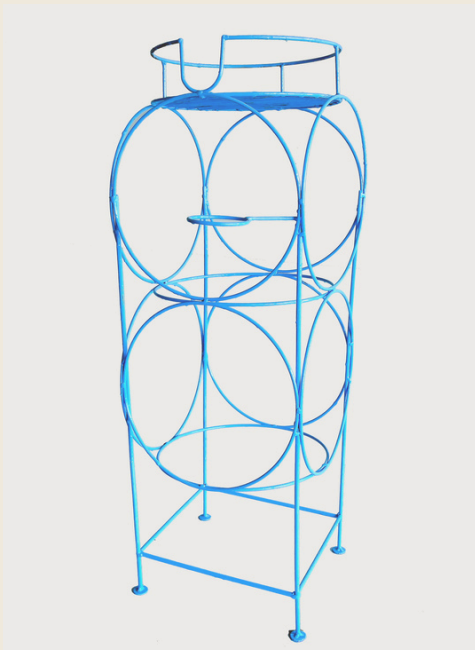

Product Weight : 2.05 kg

Product Detail :

Material :Made of MS wire

Lenght :32 CM

Width :32 CM

Height : 76 CM

Application : Kitchen usage ,Factory Usage

Water Dispenser Stand 2