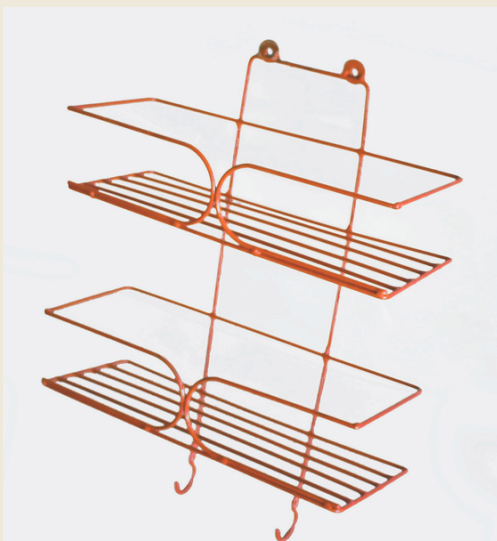

Kitchen storage Rack

Maximum Load capacity : 40 kg
Product Weight : 1.5 kg
Product Detail :
Material :Made of MS wire
Length :39 CM
Width :15 CM
Height : 51.5 CM
No of Rack : 2
Application : Kitchen usage ,bathroom storage