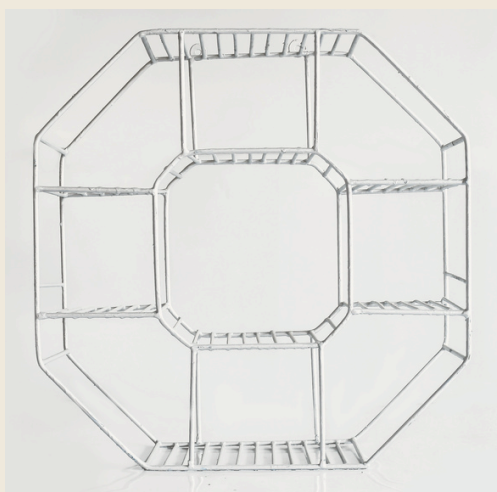

Product Weight : 21 .0 kg

Product Detail :

Material :Made of MS wire

Lenght :52 CM

Width :44 CM

Height : 99 CM

CUBOARDS

8 Rack cuboard

Square Bin

Maximum Load capacity : 30 kg
 Product Weight : 3.8 kg
 Product Detail :
 Material :Made of MS wire
 Length :50.5 CM
 Width :48.5 CM
 Height : 71 CM
 Application : Textile industry ,General
 application