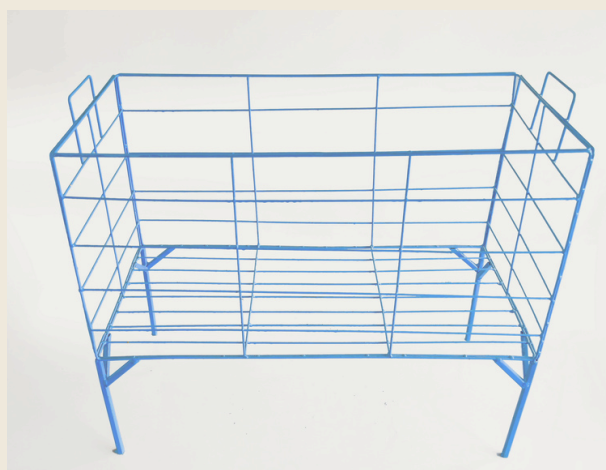

Maximum Load capacity : 12 kg/Rack
Product Weight : 10.12kg
Product Detail :
Material :Made of MS wire
Lenght :85 CM
Width :22 CM
Height : 85 CM
No of Rack : 8 no's

Pentagon Cuboard

Maximum Load capacity : 5 kg/Rack
Product Weight : 2.00 kg
Product Detail :
Material :Made of MS wire
Lenght :43 CM
Width :16.5 CM
Height : 39 CM
No of Rack : 3 no's

BINS

Heavy Duty Bin

Maximum Load capacity : 350 kg
 Product Weight : 14 kg
 Product Detail :
 Material :Made of MS wire
 Length :61 CM
 Width :61 CM
 Height : 61 CM
 Application : Spring manufacturing,
 Textile ,General application

Square Bin

Maximum Load capacity : 30 kg
 Product Weight : 3.8 kg
 Product Detail :
 Material :Made of MS wire
 Length :50.5 CM
 Width :48.5 CM
 Height : 71 CM
 Application : Textile industry ,General
 application

Rectangular Bin

Maximum Load capacity : 40 kg
 Product Weight : 5.6 kg
 Product Detail :
 Material :Made of MS wire
 Length :92 CM
 Width :44 CM
 Height : 76 CM
 Application : Textile industry ,General
 application