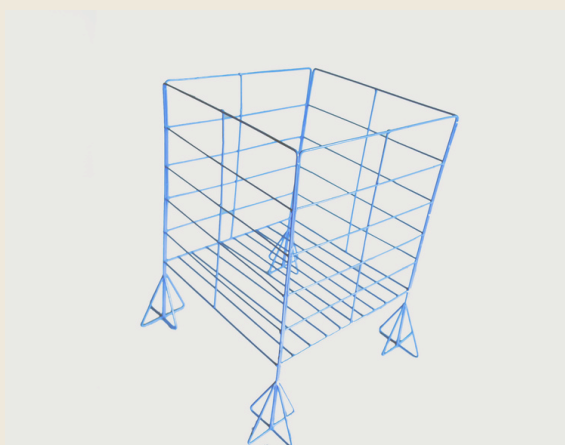

Square Bin

Maximum Load capacity : 30 kg
Product Weight : 3.8 kg
Product Detail :
Material :Made of MS wire
Length :50.5 CM
Width :48.5 CM
Height : 71 CM
Application : Textile industry ,General
application