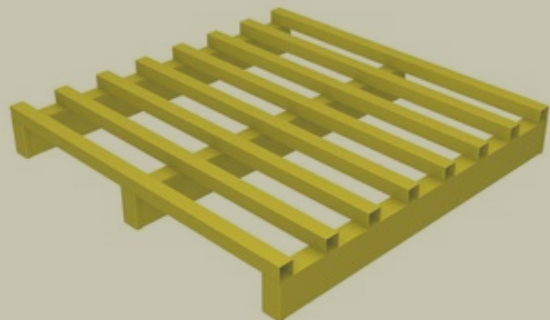

MADE WITH LESS

WIRE FORMING
PRODUCTS

TABLE OF CONTENT

• Book Shelf	02
• Slipper stand	03
i) Layer Slipper stand	
ii) S shape Slipper stand	
• Swing	04
i) Papaya Swing	
ii) Chair Type Swing	
2 Seater Swing	
• Chair	05
i) C Type Chair	
ii) King Seater Chair	
• Cuboard	06
i) 8 Rack Cuboard	
ii) Pentagon Cuboard	
• Bins	07
i) Heavy Duty Bins	
ii) Square Bins	
iii) Rectangular Bins	
• Corner Rack	08
i) Triangle corner Rack	
ii) Bathroom Corner Rack	
• Multi Purpose Storage Rack	09
i) Storage Rack	
ii) Bathroom Storage Rack	
iii) Kitchen Storage Rack	
iv) Rectangle Storage Rack	
v) 2 Layer Storage Rack	
• Water Dispenser Stand	11
i) Water Dispenser Stand model - 01	
ii) Water Dispenser Stand model - 02	

BOOK SHELF

Wall and hanging book shelves

Elevate your home or office with wire bookshelves that blend minimalist design with practical storage. These shelves feature a sleek and modern wireframe construction, offering an airy and open look while maintaining sturdy support for your books, décor, and other essentials.

SLIPPER STAND

Layer slipper stand

Maximum Load capacity : 5 kg/Rack
Product Weight : 4.075 kg
Product Detail :
Material :Made of MS wire
Lenght :64 CM
Width :30 CM
Height : 78 CM
No of Rack : 3 no's
No of pairs : 9 pairs

S Shape Slipper stand

Maximum Load capacity : 8 kg/Rack
Product Weight : 3.70 kg
Product Detail :
Material :Made of MS wire
Lenght :64 CM
Width :30 CM
Height : 54 CM
No of Rack : 3 no's
No of pairs : 9 pairs