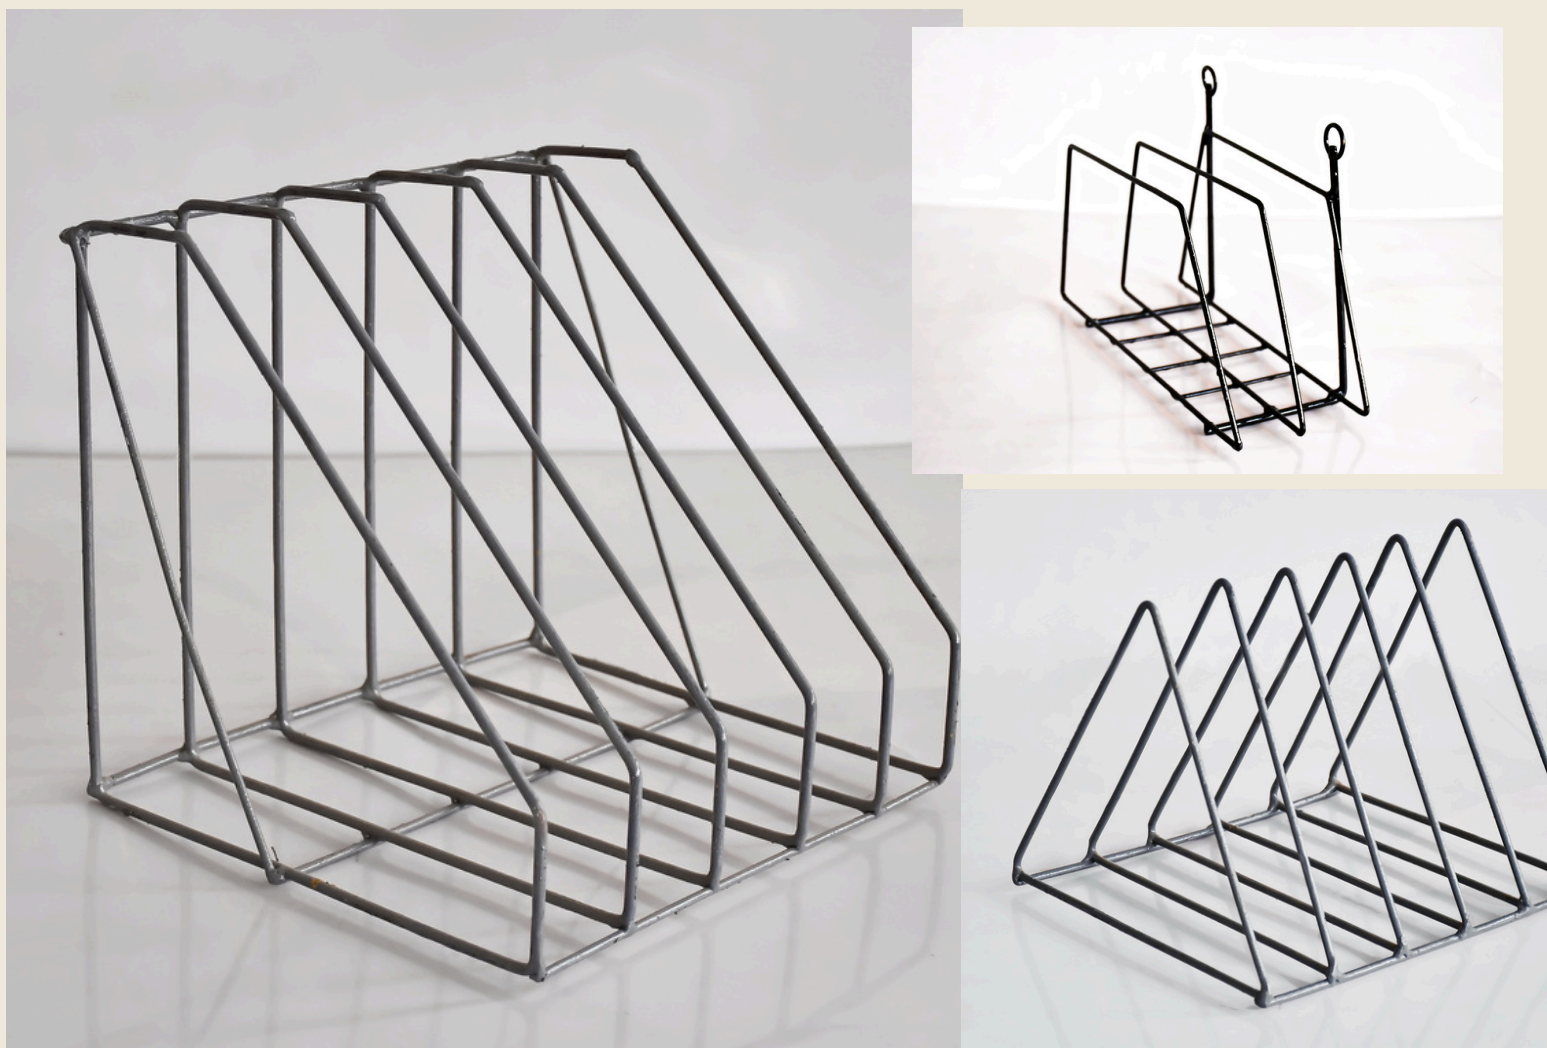

MADE WITH LESS

WIRE FORMING
PRODUCTS

TABLE OF CONTENT

• Book Shelf	02
• Slipper stand	03
i) Layer Slipper stand	
ii) S shape Slipper stand	
• Swing	04
i) Papaya Swing	
ii) Chair Type Swing	
2 Seater Swing	
• Chair	05
i) C Type Chair	
ii) King Seater Chair	
• Cuboard	06
i) 8 Rack Cuboard	
ii) Pentagon Cuboard	
• Bins	07
i) Heavy Duty Bins	
ii) Square Bins	
iii) Rectangular Bins	
• Corner Rack	08
i) Triangle corner Rack	
ii) Bathroom Corner Rack	
• Multi Purpose Storage Rack	09
i) Storage Rack	
ii) Bathroom Storage Rack	
iii) Kitchen Storage Rack	
iv) Rectangle Storage Rack	
v) 2 Layer Storage Rack	
• Water Dispenser Stand	11
i) Water Dispenser Stand model - 01	
ii) Water Dispenser Stand model - 02	

BOOK SHELF

Wall and hanging book shelves

Elevate your home or office with wire bookshelves that blend minimalist design with practical storage. These shelves feature a sleek and modern wireframe construction, offering an airy and open look while maintaining sturdy support for your books, décor, and other essentials.

SLIPPER STAND

Layer slipper stand

Maximum Load capacity : 5 kg/Rack
Product Weight : 4.075 kg
Product Detail :
Material :Made of MS wire
Lenght :64 CM
Width :30 CM
Height : 78 CM
No of Rack : 3 no's
No of pairs : 9 pairs

S Shape Slipper stand

Maximum Load capacity : 8 kg/Rack
Product Weight : 3.70 kg
Product Detail :
Material :Made of MS wire
Lenght :64 CM
Width :30 CM
Height : 54 CM
No of Rack : 3 no's
No of pairs : 9 pairs