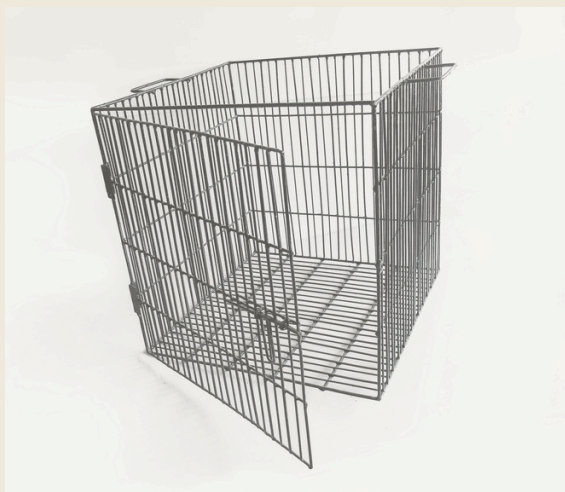

Product Weight : 21 .0 kg

Product Detail :

Material :Made of MS wire

Lenght :52 CM

Width :44 CM

Height : 99 CM

CUBOARDS

8 Rack cuboard

Maximum Load capacity : 12 kg/Rack
Product Weight : 10.12kg
Product Detail :
Material :Made of MS wire
Lenght :85 CM
Width :22 CM
Height : 85 CM
No of Rack : 8 no's

Pentagon Cuboard

Maximum Load capacity : 5 kg/Rack
Product Weight : 2.00 kg
Product Detail :
Material :Made of MS wire
Lenght :43 CM
Width :16.5 CM
Height : 39 CM
No of Rack : 3 no's

BINS

Heavy Duty Bin

Maximum Load capacity : 350 kg
 Product Weight : 14 kg
 Product Detail :
 Material :Made of MS wire
 Length :61 CM
 Width :61 CM
 Height : 61 CM
 Application : Spring manufacturing,
 Textile ,General application

Square Bin

Maximum Load capacity : 30 kg
 Product Weight : 3.8 kg
 Product Detail :
 Material :Made of MS wire
 Length :50.5 CM
 Width :48.5 CM
 Height : 71 CM
 Application : Textile industry ,General
 application