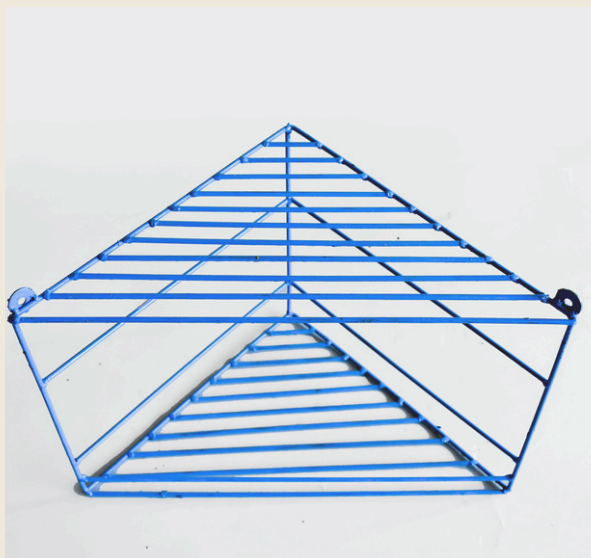

CORNER RACKS

Triangle Corner racks

Maximum Load capacity : 20 kg/Rack

Product Weight :1.58 kg

Product Detail :

Material :Made of MS wire

Lenght :49 CM

Width :26 CM

Height : 31.5 CM

No of Rack : 2

Application : Kitchen usage ,bathroom storage