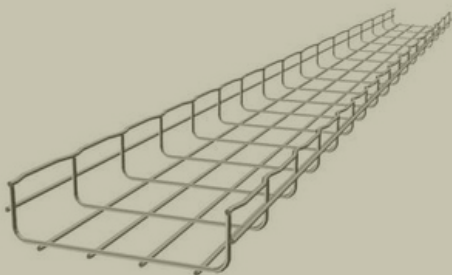

MADE WITH LESS

WIRE FORMING
PRODUCTS

TABLE OF CONTENT

• Book Shelf	02
• Slipper stand	03
i) Layer Slipper stand	
ii) S shape Slipper stand	
• Swing	04
i) Papaya Swing	
ii) Chair Type Swing	
2 Seater Swing	
• Chair	05
i) C Type Chair	
ii) King Seater Chair	
• Cuboard	06
i) 8 Rack Cuboard	
ii) Pentagon Cuboard	
• Bins	07
i) Heavy Duty Bins	
ii) Square Bins	
iii) Rectangular Bins	
• Corner Rack	08
i) Triangle corner Rack	
ii) Bathroom Corner Rack	
• Multi Purpose Storage Rack	09
i) Storage Rack	
ii) Bathroom Storage Rack	
iii) Kitchen Storage Rack	
iv) Rectangle Storage Rack	
v) 2 Layer Storage Rack	
• Water Dispenser Stand	11
i) Water Dispenser Stand model - 01	
ii) Water Dispenser Stand model - 02	

BOOK SHELF

Wall and hanging book shelves

Elevate your home or office with wire bookshelves that blend minimalist design with practical storage. These shelves feature a sleek and modern wireframe construction, offering an airy and open look while maintaining sturdy support for your books, décor, and other essentials.

SLIPPER STAND

Layer slipper stand

Maximum Load capacity : 5 kg/Rack
Product Weight : 4.075 kg
Product Detail :
Material :Made of MS wire
Lenght :64 CM
Width :30 CM
Height : 78 CM
No of Rack : 3 no's
No of pairs : 9 pairs

S Shape Slipper stand

Maximum Load capacity : 8 kg/Rack
Product Weight : 3.70 kg
Product Detail :
Material :Made of MS wire
Lenght :64 CM
Width :30 CM
Height : 54 CM
No of Rack : 3 no's
No of pairs : 9 pairs