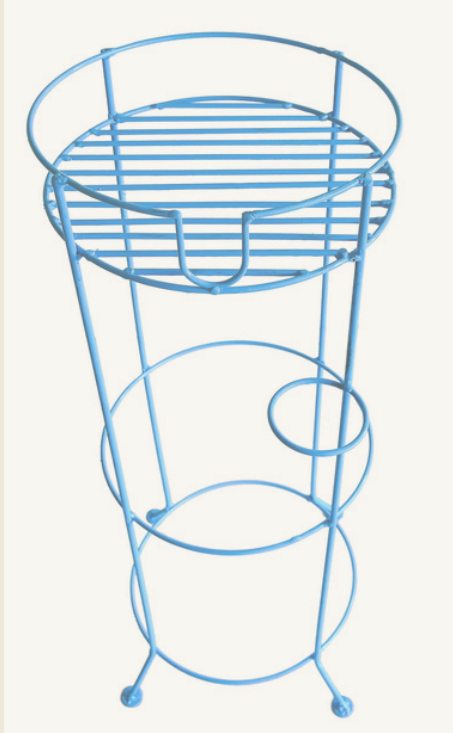

Length :22 CM

Width :17.5 CM

Height : 32 CM

No of Rack : 23

Application : Kitchen usage ,bathroom storage

WATER DISPENSER STAND

Water Dispenser Stand 1

Maximum Load capacity : 80 kg

Product Weight : 2.05 kg

Product Detail :

Material :Made of MS wire

Lenght :32 CM

Width :32 CM

Height : 76 CM

Application : Kitchen usage ,Factory Usage

Water Dispenser Stand 2