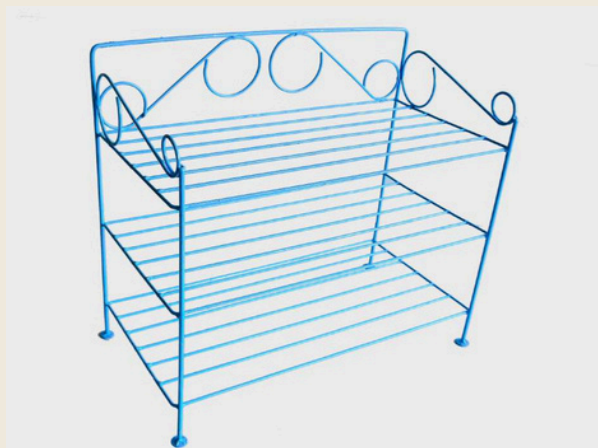

MADE WITH LESS

WIRE FORMING
PRODUCTS

TABLE OF CONTENT

• Book Shelf	02
• Slipper stand	03
i) Layer Slipper stand	
ii) S shape Slipper stand	
• Swing	04
i) Papaya Swing	
ii) Chair Type Swing	
2 Seater Swing	
• Chair	05
i) C Type Chair	
ii) King Seater Chair	
• Cuboard	06
i) 8 Rack Cuboard	
ii) Pentagon Cuboard	
• Bins	07
i) Heavy Duty Bins	
ii) Square Bins	
iii) Rectangular Bins	
• Corner Rack	08
i) Triangle corner Rack	
ii) Bathroom Corner Rack	
• Multi Purpose Storage Rack	09
i) Storage Rack	
ii) Bathroom Storage Rack	
iii) Kitchen Storage Rack	
iv) Rectangle Storage Rack	
v) 2 Layer Storage Rack	
• Water Dispenser Stand	11
i) Water Dispenser Stand model - 01	
ii) Water Dispenser Stand model - 02	

BOOK SHELF

Wall and hanging book shelves

Elevate your home or office with wire bookshelves that blend minimalist design with practical storage. These shelves feature a sleek and modern wireframe construction, offering an airy and open look while maintaining sturdy support for your books, décor, and other essentials.

SLIPPER STAND

Layer slipper stand

Maximum Load capacity : 5 kg/Rack
Product Weight : 4.075 kg
Product Detail :
Material :Made of MS wire
Lenght :64 CM
Width :30 CM
Height : 78 CM
No of Rack : 3 no's
No of pairs : 9 pairs

S Shape Slipper stand

Maximum Load capacity : 8 kg/Rack
Product Weight : 3.70 kg
Product Detail :
Material :Made of MS wire
Lenght :64 CM
Width :30 CM
Height : 54 CM
No of Rack : 3 no's
No of pairs : 9 pairs